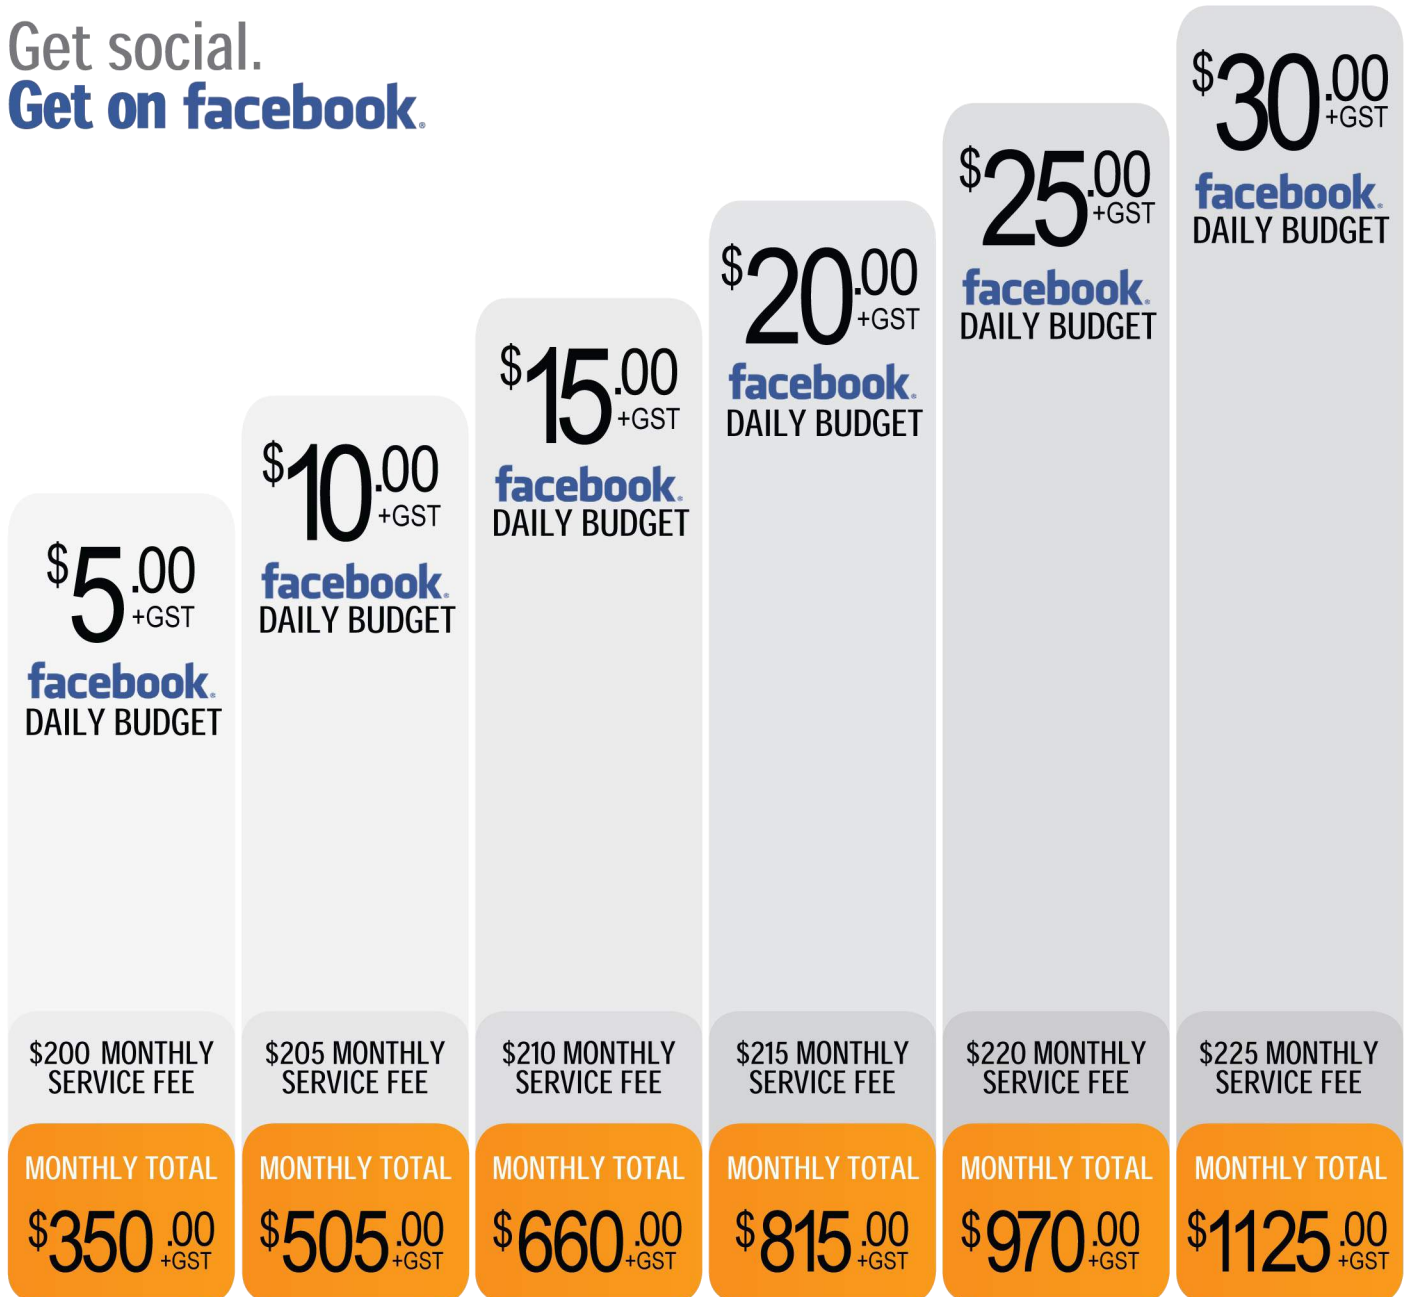

## facebook.

## FACEBOOK ADVERTISING PRICES

Get social.  
Get on facebook.

ONE OFF ESTABLISHMENT FEE - \$350 +GST