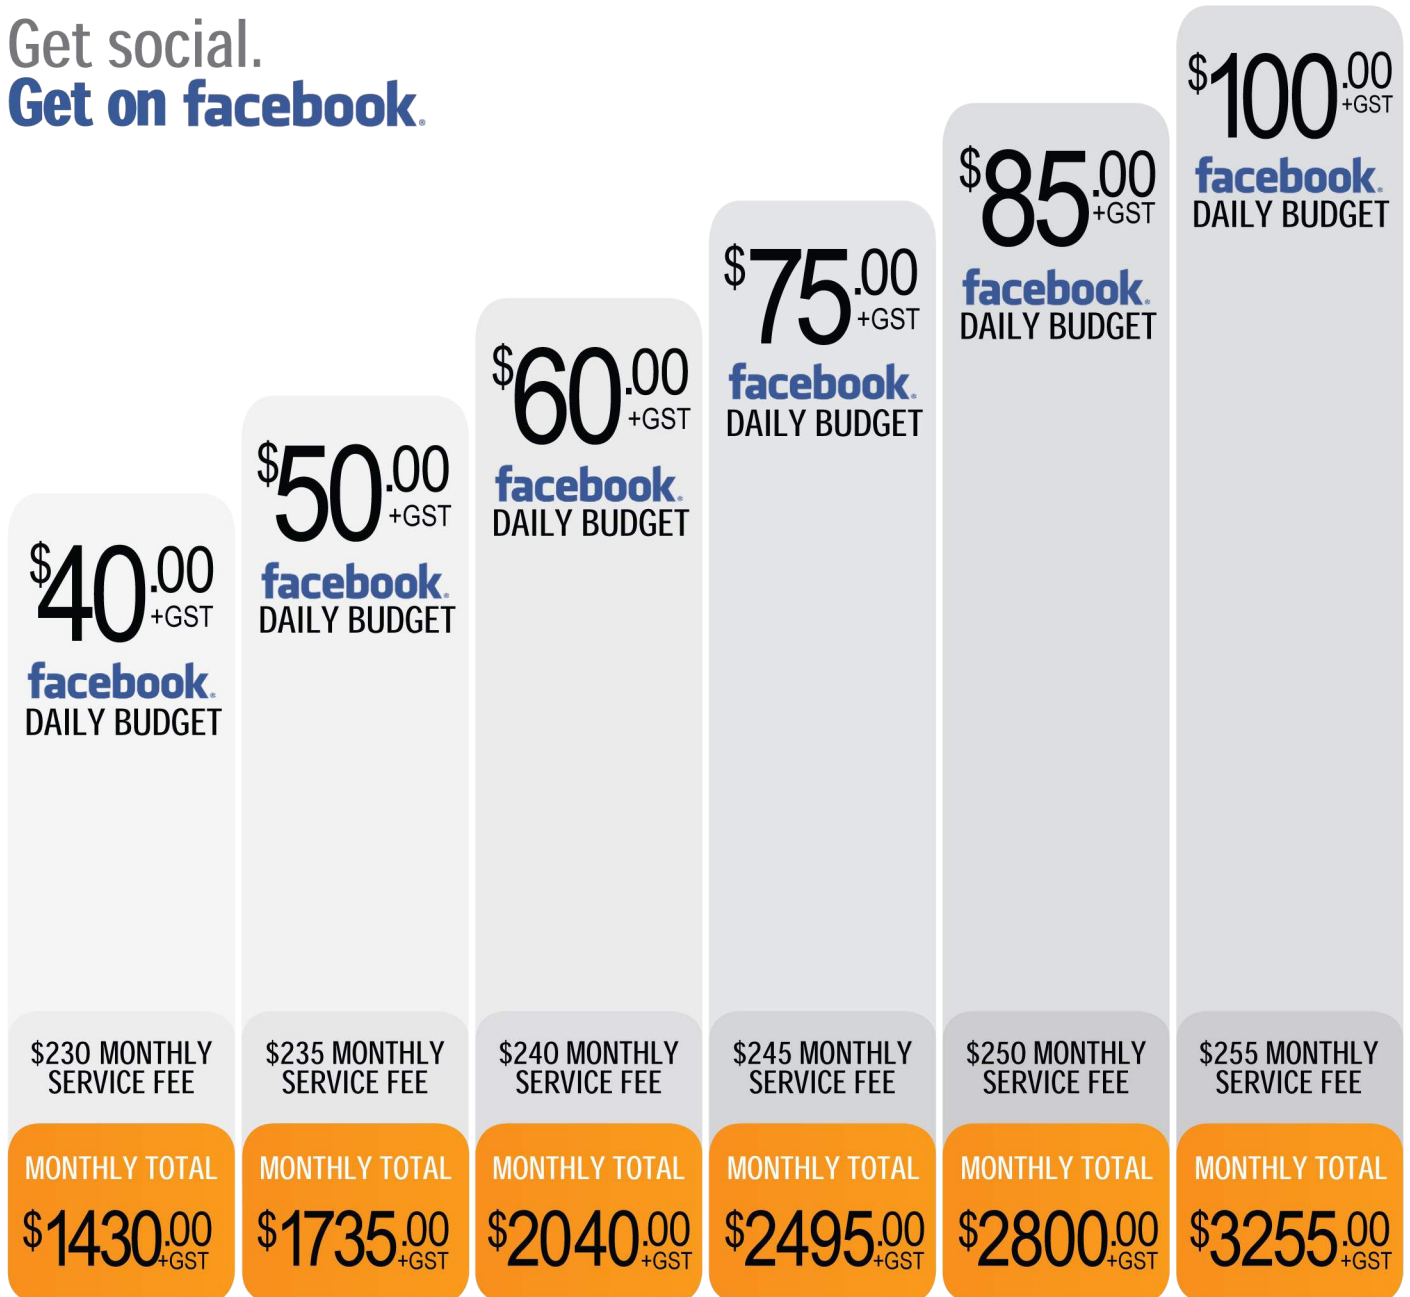

facebook.

FACEBOOK ADVERTISING PRICES

Get social.
Get on facebook.

ONE OFF ESTABLISHMENT FEE - $350 +GST