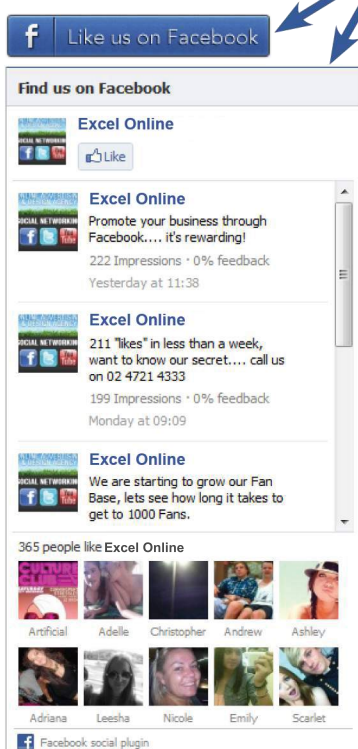

CUSTOMISED PROFILE PICTURE¹
YOUR LOGO, PHONE NUMBER AND/OR WEBSITE ADDRESS

CUSTOM COVER PHOTO²
YOUR LOGO, IMAGES OF YOUR SERVICES OR LOCATION, ETC.

CUSTOM APPS³
UP TO 3 APPS SHOWN ON THE MAIN TIMELINE, SHOWCASING YOUR SERVICES OR SPECIALS YOU'RE WANTING TO PROMOTE

CUSTOM APP IMAGES⁵
CUSTOMISED PICTURES FOR THESE APPS TO ATTRACT THE ATTENTION OF YOUR CONSUMERS

INTERACTIVE PAGE LINKS⁴
WORKS LIKE A MINI-WEBSITE WITHIN FACEBOOK'S FRAME, WE CAN INTER-LINK CUSTOMISED PAGES WITHIN ONE FACEBOOK APP/TAB ON YOUR PAGE.

WEBSITE SOCIAL INTEGRATION⁸
WHETHER IT BE THE SOCIAL LIKE BOX OR THE SMALL LIKE BUTTON, WE CAN INTEGRATE YOUR FACEBOOK PAGE INTO YOUR WEBSITE WITH THESE FACEBOOK SOCIAL BOXES.