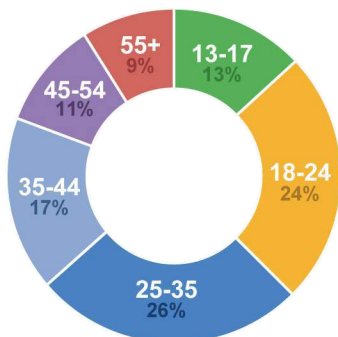

facebook

FACEBOOK CUSTOMISED PAGE PRICES

CHOOSE YOUR PACKAGE >

✓ FEATURES + BENEFITS

	BRONZE	SILVER	GOLD
	SETUP FEE \$750.00 +GST	SETUP FEE \$950.00 +GST	SETUP FEE \$1500.00 +GST
CUSTOM PROFILE PICTURE ¹	✓	✓	✓
CUSTOM COVER PHOTO ²	✓	✓	✓
CUSTOM TABS / APPS ³	1 App	2 Apps	3 Apps
INTERACTIVE PAGE LINKS ⁴	One page only (flyer)	2 Page Links	3 Page Links
CUSTOM APP IMAGES ⁵	✓	✓	✓
YouTube & Twitter INTEGRATION ⁶		✓	✓
PROTECTED FACEBOOK URL ⁷		✓	✓
WEBSITE SOCIAL INTEGRATION ⁸		✓	✓

MONTHLY ONGOING FEE: \$15 + GST FOR HOSTING OF YOUR PAGE DESIGN ON A SECURE SERVER (REQUIREMENT OF FACEBOOK)

AUSTRALIAN STATISTICS FOR facebook

AGE DEMOGRAPHIC

GENDER DEMOGRAPHIC

53%
FEMALE

47%
MALE

facebook