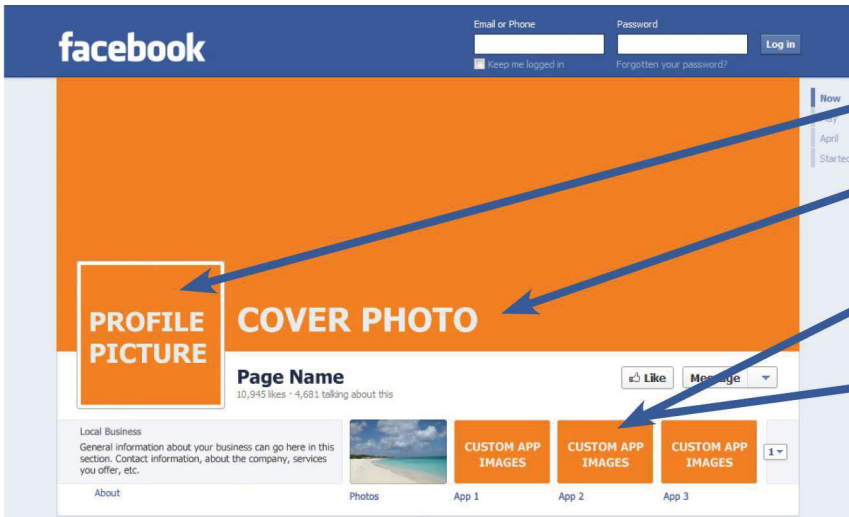

facebook

FACEBOOK CUSTOMISED PAGE PRICES